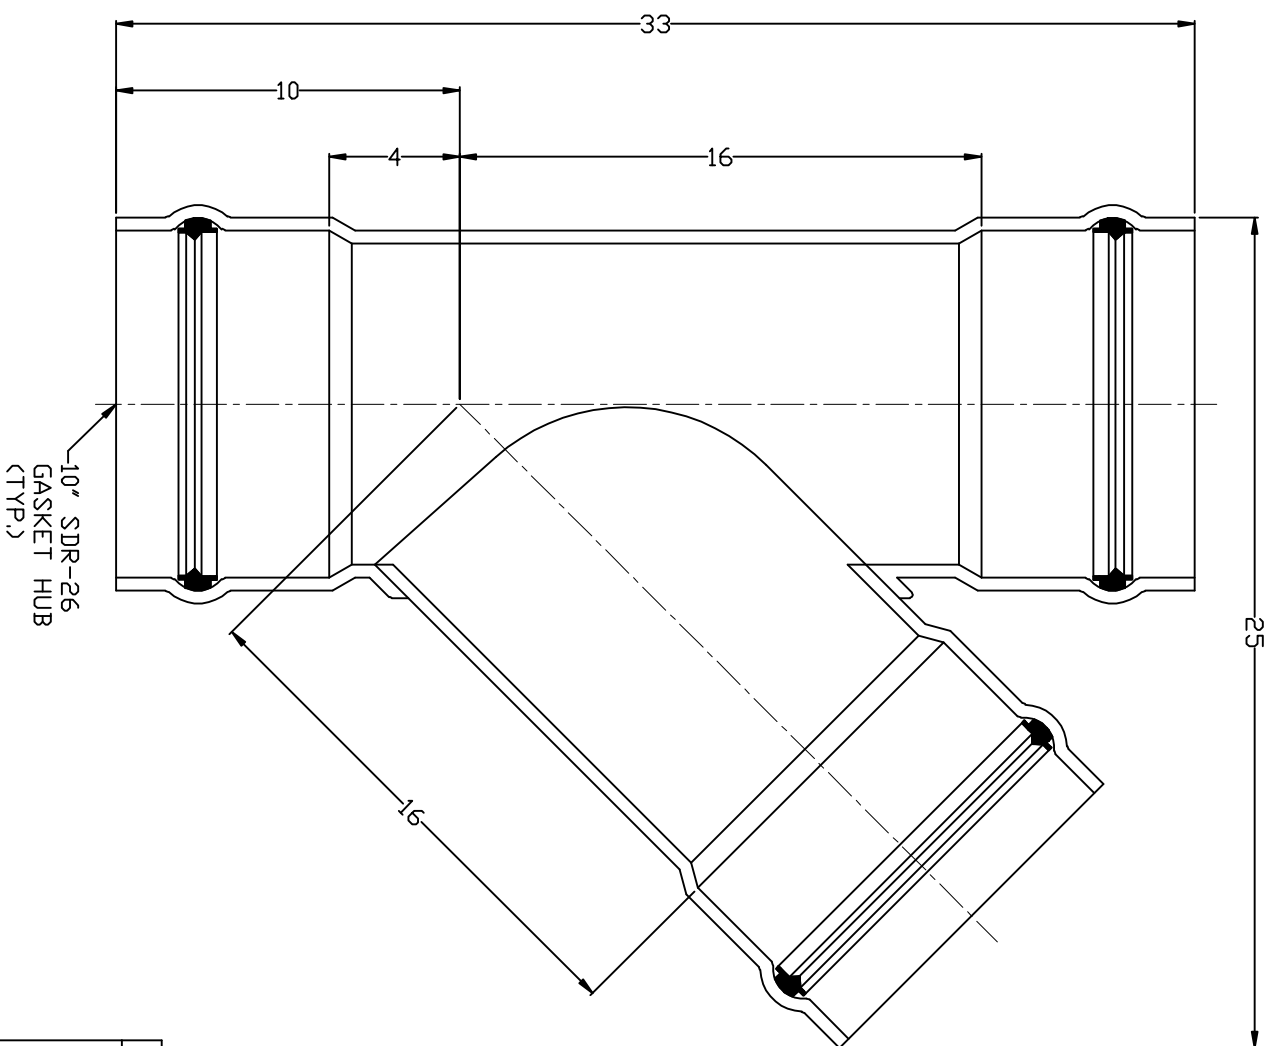

DIMENSIONS SUBJECT TO REVISION AND NOTICE.

SDR 26 WYE
10X10X10

D01 23JUN09 RELEASED - KBL

PLASTIC TRENDS
.COM

56400 Mound Road, Shelby Township, MI 48316
Phone (596) 781-2700 Fax (596) 781-0999

PRINTED COPIES ARE FOR REFERENCE ONLY
DATE 23JUN09 BY KBL