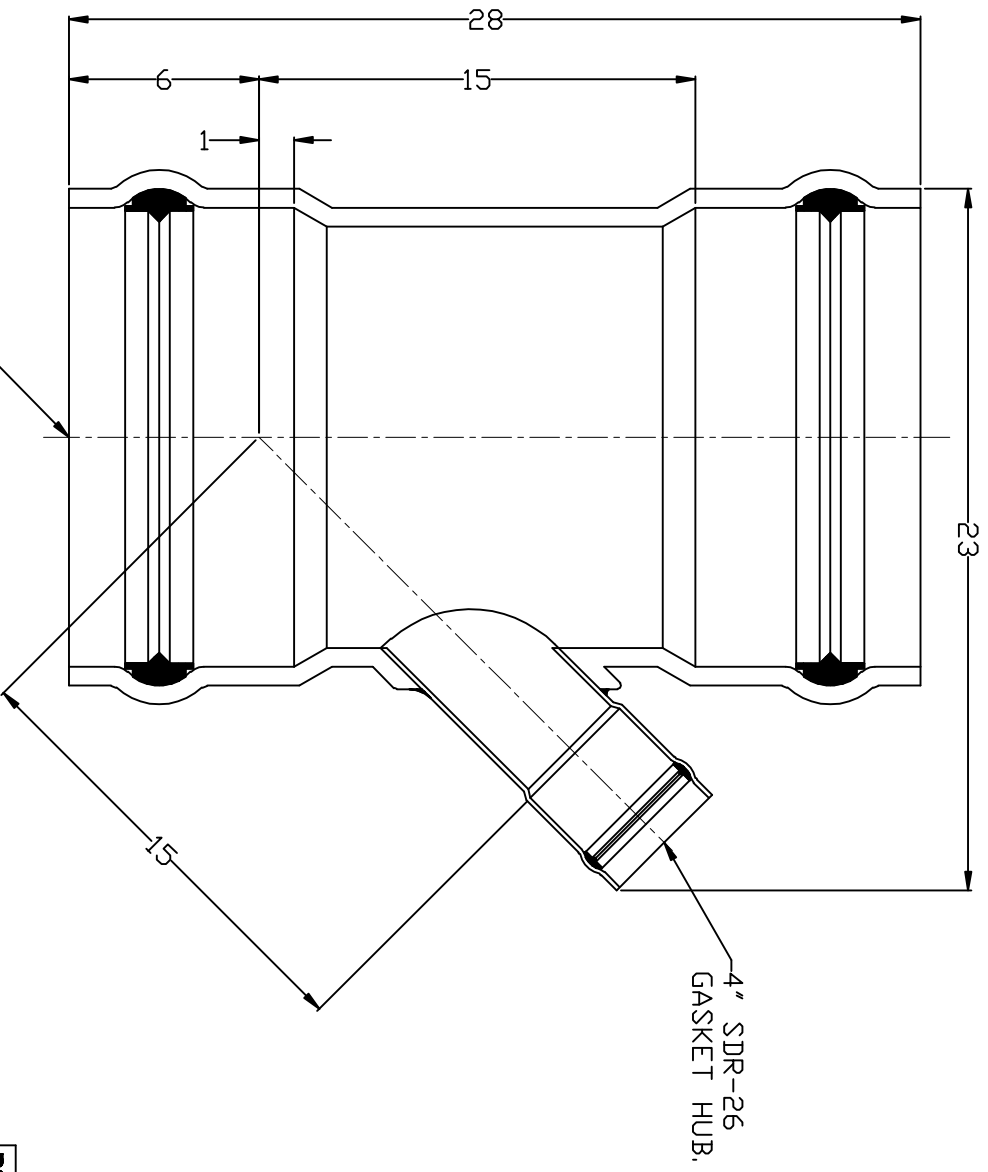

REVISIONS SUBJECT TO APPROVAL AND NOTICE

SDR 26 WYE
15X15X4

D01 22JUL09 RELEASED - KBL

PLASTIC TRENDS
.COM

56400 Mound Road, Shelby Township, MI 48316
 Phone (596) 781-2700 Fax (596) 781-0988

PRINTED COPIES ARE FOR REFERENCE ONLY
 DATE 22JUL09 BY KBL