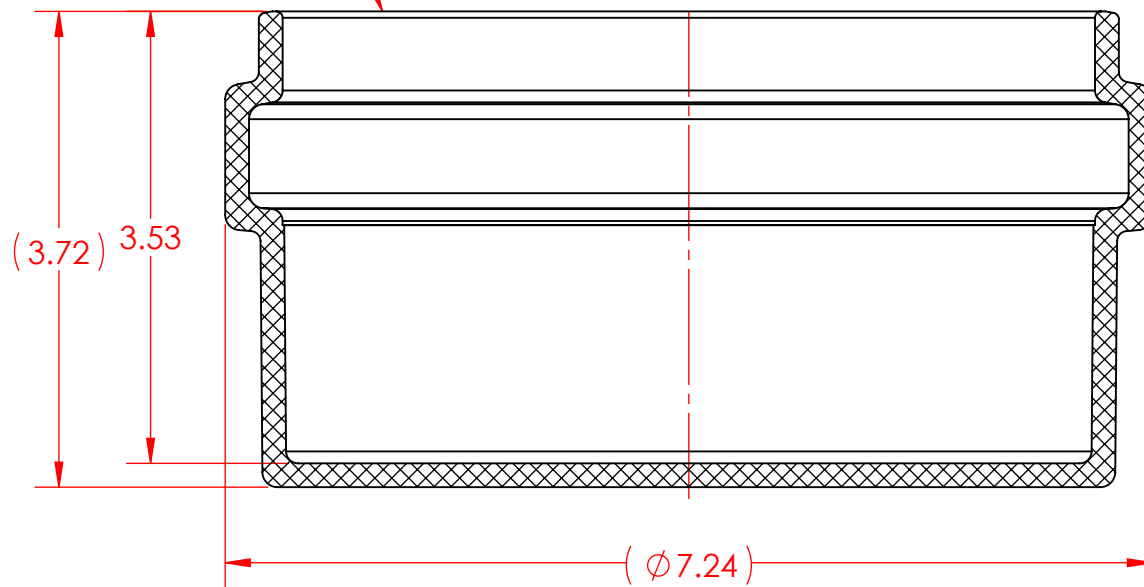

6" TRADE SIZE
SDR35 GASKETED
SEWER HUB

REF. ASTM D3034
CSA B182.1, B182.2

Part Number	Product Line	Color
G1606	SDR35 US	White
40CAP06G	SDR35 CAN	White

NOTE: GASKETS NOT SHOWN

6" CAP
PVC SDR35 GASKETED SEWER
6" (G)