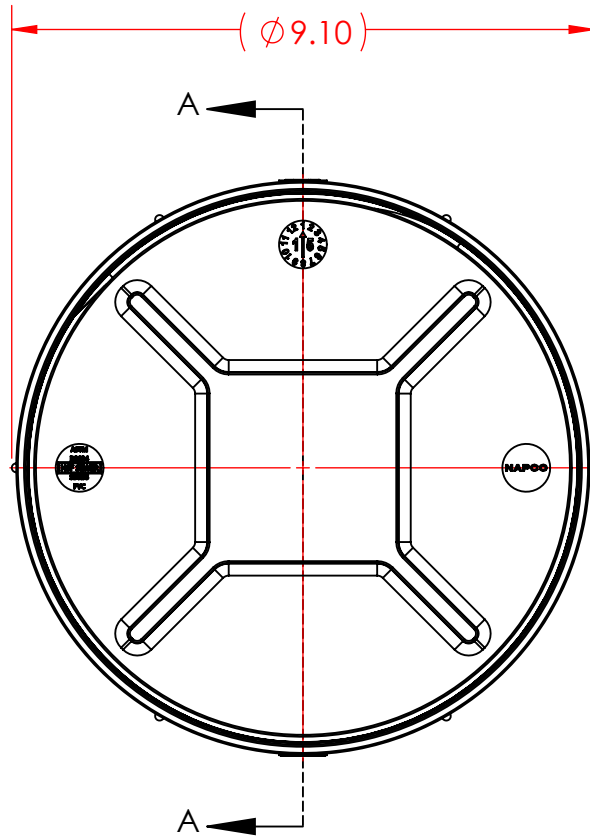

ITEM NO.	PART NUMBER	DESCRIPTION	QTY.
1	P1508.D01	8" FITTING CLEANOUT (SPIGOT x FIPT)	1
2	P1148.D01	8" THREADED PLUG - COUNTERSUNK	1

8" TRADE SIZE
SDR35 SW SEWER
SPIGOT

SECTION A-A

CSA B182.2
ASTM D3034

**8" FITTING CLEANOUT with COUNTERSUNK PLUG
PVC SDR35 SW SEWER**

8"x 8" SxFIPT

NAPCO PIPE & FITTINGS

56400 Mound Road
Shelby Township, MI 48316

U.S.A.

Phone (800) 232-5690 | Fax (586) 781-0888

CSShelby@napcopipe.com | www.napcopipe.com

REFERENCE ONLY

FILE NAME:

P8508.D01

MASTER

CUSTOMER