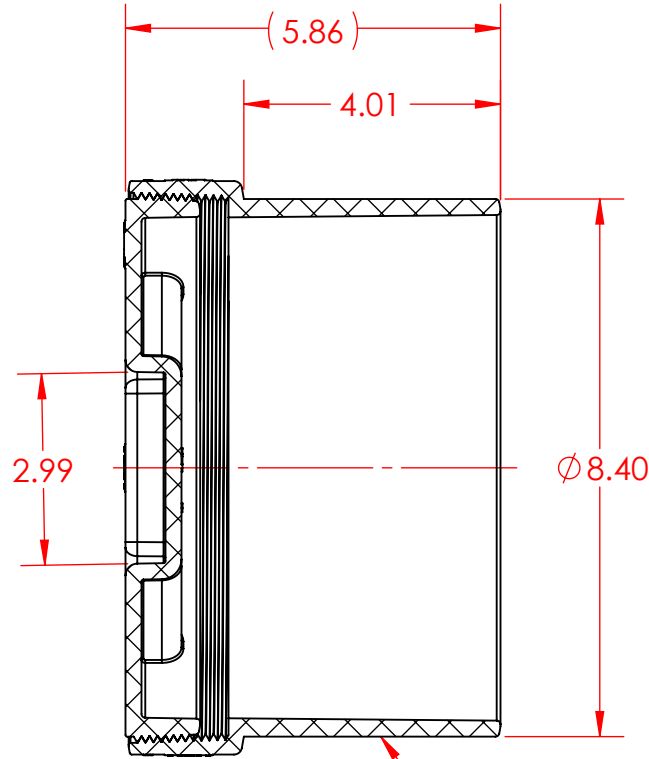

ITEM NO.	PART NUMBER	DESCRIPTION	QTY.
1	P1508.D01	8" FITTING CLEANOUT (SPIGOT x FIPT)	1
2	P1148.D01	8" THREADED PLUG - COUNTERSUNK	1

8" TRADE SIZE
SDR35 SW SEWER
SPIGOT

SECTION A-A

CSA B182.2
ASTM D3034

**8" FITTING CLEANOUT with COUNTERSUNK PLUG
PVC SDR35 SW SEWER**

8"x 8" SxFIPT

NAPCO PIPE & FITTINGS

56400 Mound Road
Shelby Township, MI 48316

U.S.A.

Phone (800) 232-5690 | Fax (586) 781-0888

CSShelby@napcopipe.com | www.napcopipe.com

REFERENCE ONLY

FILE NAME: