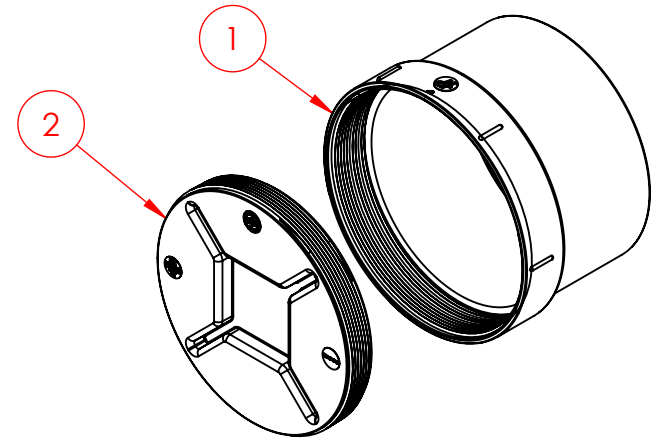

ITEM NO.	PART NUMBER	DESCRIPTION	QTY.
1	P1508.D01	8" FITTING CLEANOUT (SPIGOT x FIPT)	1
2	P1148.D01	8" THREADED PLUG - COUNTERSUNK	1

8" TRADE SIZE
SDR35 SW SEWER
SPIGOT

SECTION A-A

CSA B182.2
ASTM D3034

**8" FITTING CLEANOUT with COUNTERSUNK PLUG
PVC SDR35 SW SEWER**