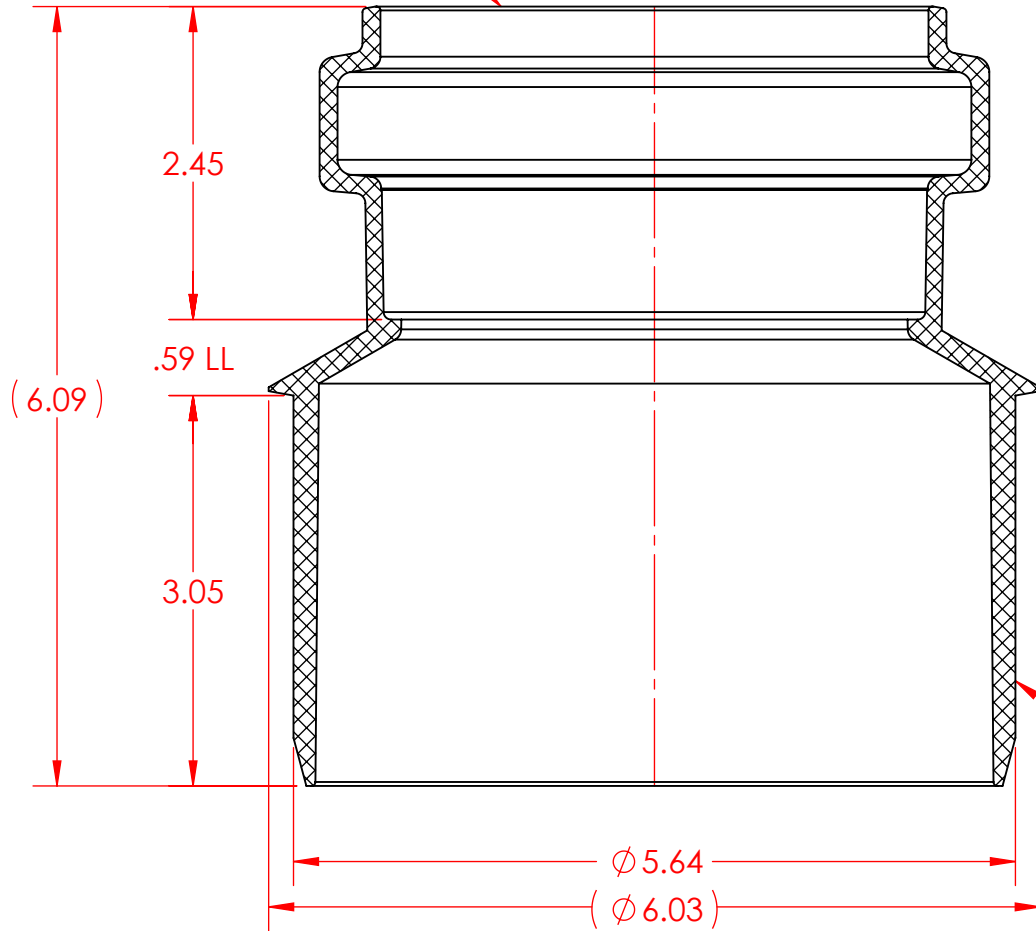

5" TRADE SIZE  
SDR35 SEWER  
GASKETED HUB

5" TRADE SIZE  
SDR35 SEWER  
CHAMFER SPIGOT

REF. ASTM D3034  
CSA B182.1, B182.2

GASKET NOT SHOWN

Part Number	Product Line	Color
G1205-4	SDR35 US	White
49AIN0405GS	SDR35 CAN	White

**5"x 4" SxG**

REFERENCE ONLY

FILE NAME:

G1205-4.D02 49AIN0405GS