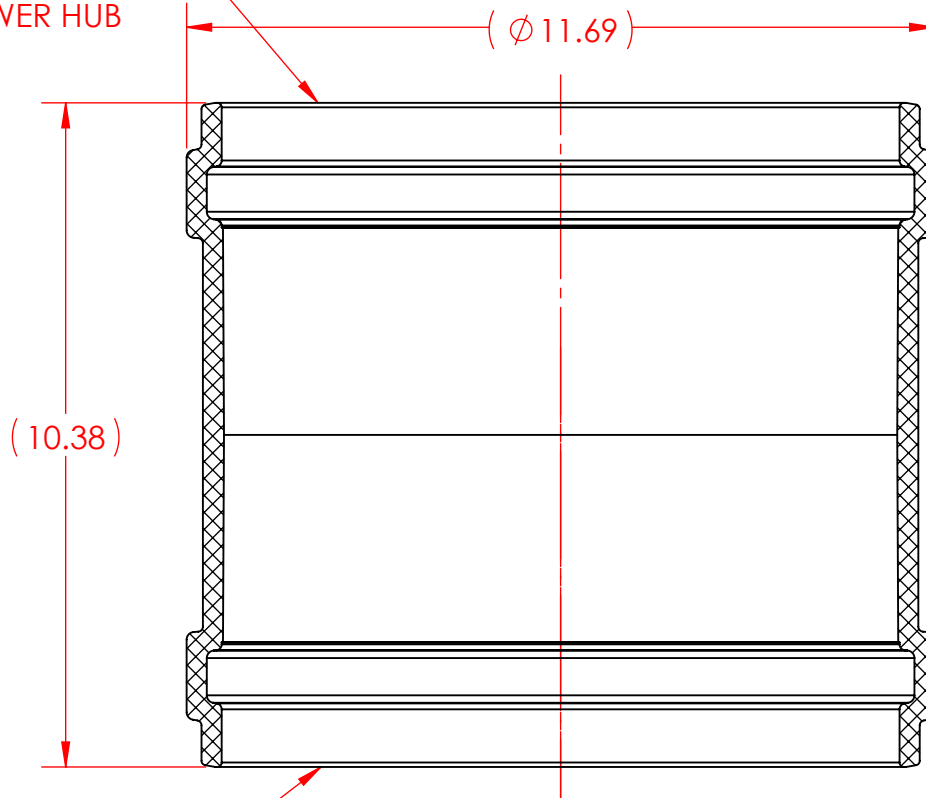

10" TRADE SIZE
SDR35 GASKETED
SEWER HUB

10" TRADE SIZE
SDR35 GASKETED
SEWER HUB

GASKETS NOT SHOWN

CSA B182.2
ASTM D3034

**10" REPAIR COUPLING
PVC SDR35 GASKETED SEWER**

10" x 10" GxG

NAPCO PIPE & FITTINGS

56400 Mound Road
Shelby Township, MI 48316
U.S.A.
Phone (800) 232-5690 | Fax (586) 781-0888
CSshelby@napcopipe.com | www.napcopipe.com