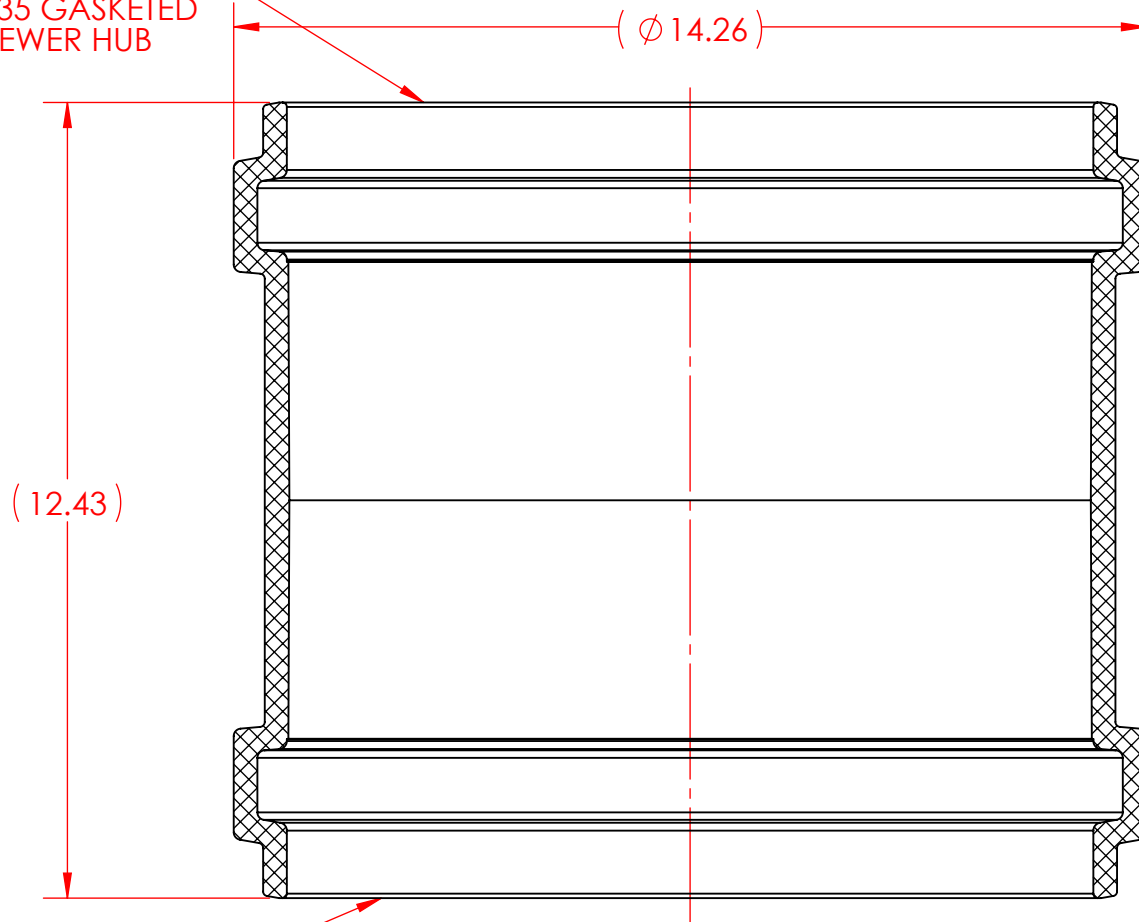

12" TRADE SIZE
SDR35 GASKETED
SEWER HUB

12" TRADE SIZE
SDR35 GASKETED
SEWER HUB

GASKETS NOT SHOWN

CSA B182.2
ASTM D3034

**12" REPAIR COUPLING
PVC SDR35 GASKETED SEWER**

12" x 12" GxG

NAPCO PIPE & FITTINGS

56400 Mound Road
Shelby Township, MI 48316
U.S.A.
Phone (800) 232-5690 | Fax (586) 781-0888
CSshelby@napcopipe.com | www.napcopipe.com