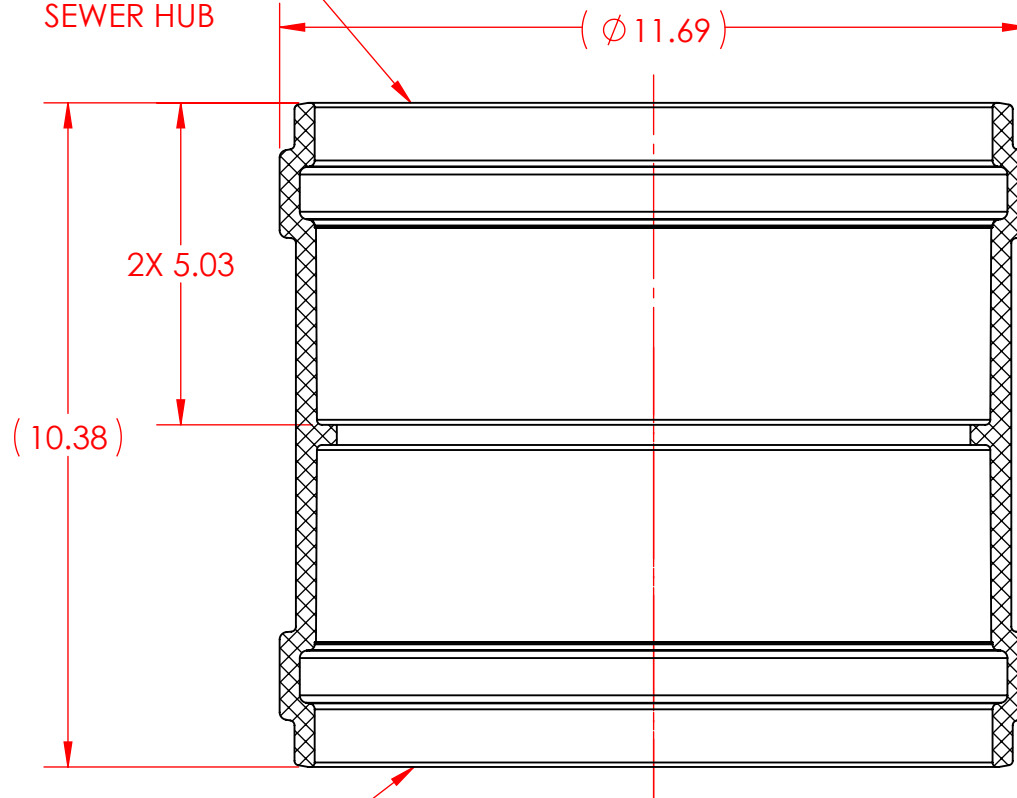

10" TRADE SIZE
SDR35 GASKETED
SEWER HUB

10" TRADE SIZE
SDR35 GASKETED
SEWER HUB

GASKETS NOT SHOWN
CSA B182.2
ASTM D3034

NAPCO PIPE & FITTINGS

56400 Mound Road
Shelby Township, MI 48316
U.S.A.
Phone (800) 232-5690 | Fax (586) 781-0888
CSshelby@napcopipe.com | www.napcopipe.com

**10" STOP COUPLING
PVC SDR35 GASKETED SEWER**

10" x 10" GxG

REFERENCE ONLY

FILE NAME:

G6010.D02