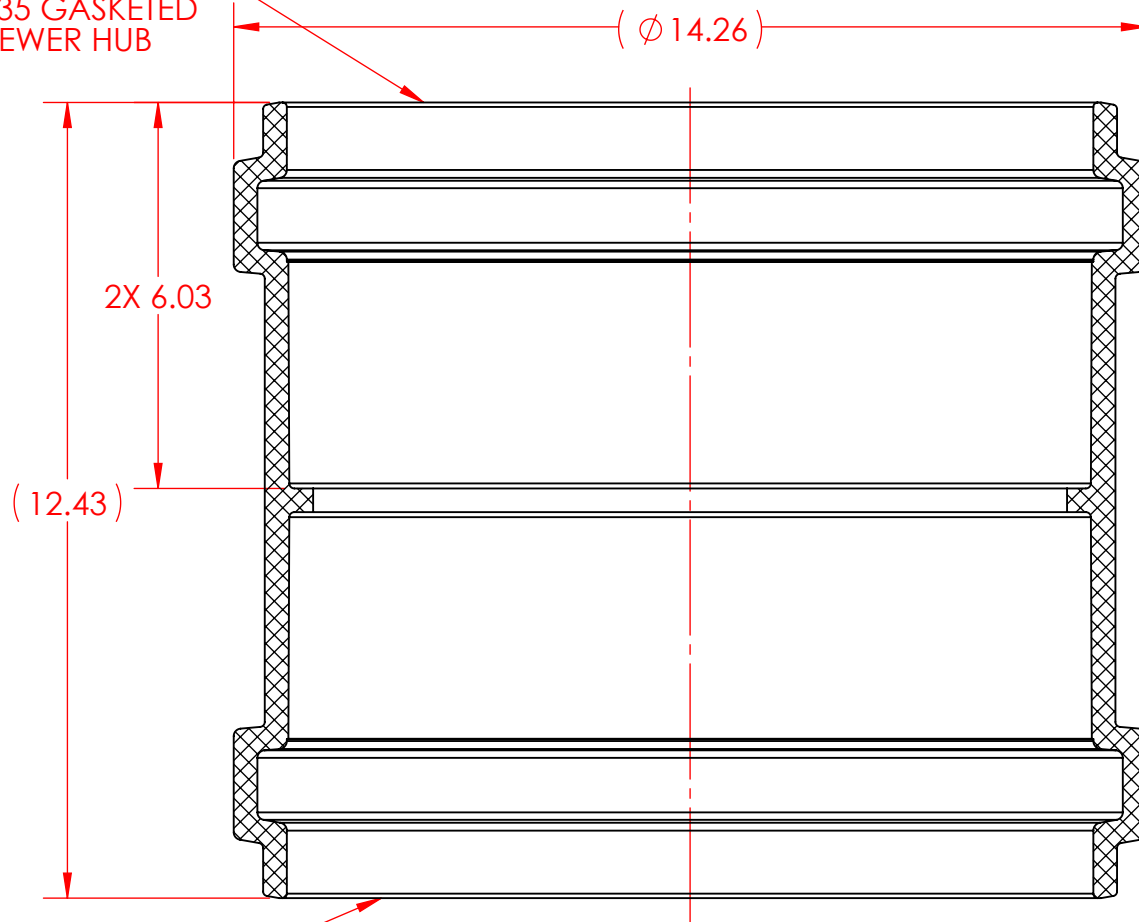

12" TRADE SIZE
SDR35 GASKETED
SEWER HUB

12" TRADE SIZE
SDR35 GASKETED
SEWER HUB

GASKETS NOT SHOWN

CSA B182.2
ASTM D3034

**12" STOP COUPLING
PVC SDR35 GASKETED SEWER**

12" x 12" GxG

NAPCO PIPE & FITTINGS

56400 Mound Road
Shelby Township, MI 48316