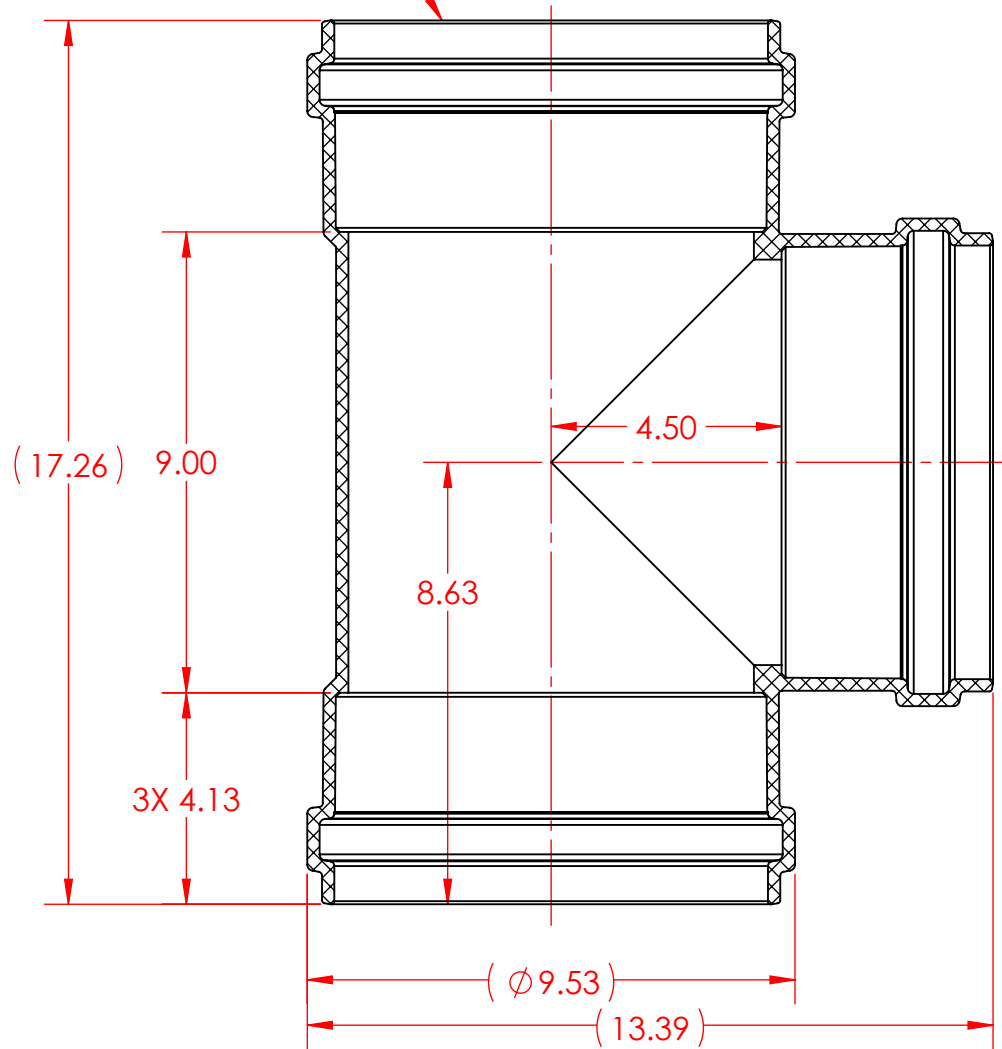

3X 8" TRADE SIZE  
SDR35 GASKETED  
SEWER HUB

NOTE: GASKETS NOT SHOWN

CSA B182.2  
ASTM D3034

**8" STRAIGHT TEE GxGxG  
PVC SDR35 GASKETED SEWER**

**8" x 8" x 8" GxGxG**

**NAPCO** PIPE & FITTINGS

56400 Mound Road  
Shelby Township, MI 48316  
U.S.A.  
Phone (800) 232-5690 | Fax (586) 781-0888  
CSshelby@napcopipe.com | www.napcopipe.com

REFERENCE ONLY

FILE NAME:

G108.D01