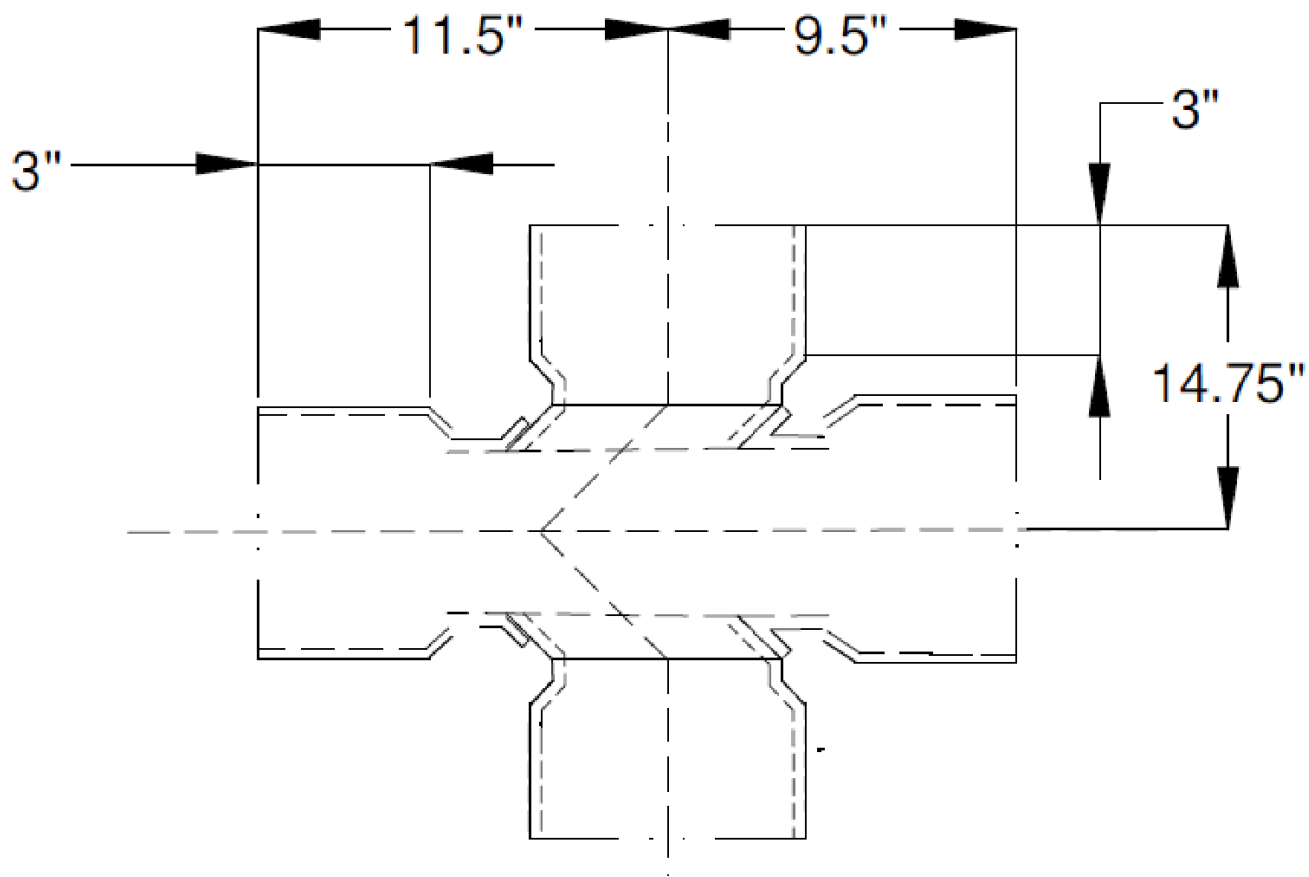

SIGNED DRAWINGS MUST ACCOMPANY PURCHASE ORDER OR DIMENSIONS OF FITTINGS WILL NOT BE GUARANTEED

DISCLAIMER - PLEASE READ

- DUE TO VARIOUS FACTORS AFFECTING PRODUCTION, ALL DIMENSIONS ARE APPROXIMATE
- DIMENSIONS AND APPEARANCE ARE SUBJECT TO CHANGE WITHOUT NOTICE DUE TO DESIGN OR PRODUCTION MODIFICATIONS
- ANGLE TOLERANCE FOR ELBOWS IS +/- 2 DEGREES.
- ALL OTHER DIMENSIONS ARE TO TOLERANCES OF +/- 1"
- ALL FITTINGS ARE SUBJECT TO P.T.I. "STANDARD TERMS AND CONDITIONS"

PLASTIC TRENDS .COM
ROYAL Building Products

56400 Mound Road, Shelby Township, MI 48316
Phone (586)781-2700 Fax (586)781-0888

6" SW DWV DOUBLE SANITARY TEE (T-Y)

6" HxHxHxH

PRINTED COPIES ARE FOR REFERENCE ONLY