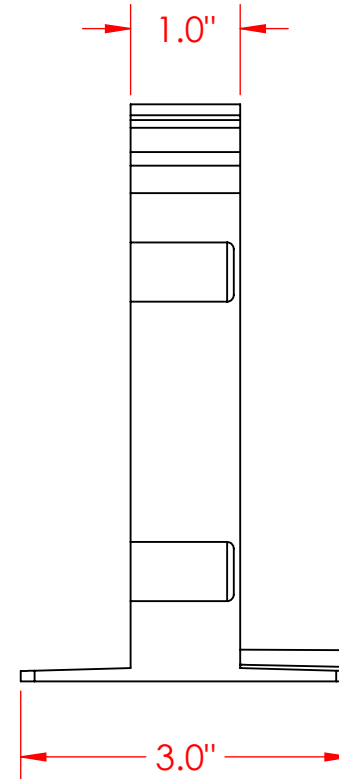

SIGNED DRAWINGS MUST ACCOMPANY PURCHASE ORDER OR DIMENSIONS OF FITTINGS WILL NOT BE GUARANTEED

DISCLAIMER - PLEASE READ

- DIMENSIONS AND APPEARANCE ARE APPROXIMATE AND SUBJECT TO CHANGE WITHOUT NOTICE DUE TO DESIGN OR PRODUCTION MODIFICATIONS
- ANGLE TOLERANCE FOR ELBOWS IS +/- 2 DEGREES.
- ALL OTHER DIMENSIONS ARE TO TOLERANCES OF +/- 1"
- ALL FITTINGS ARE SUBJECT TO RBP "STANDARD TERMS AND CONDITIONS"

**4" x 3" DUCT BASE VERTICAL LOCK SPACER
POLYPROPYLENE**

4" x 3"

ROYAL Building Products

royalbuildingproducts.com

56400 Mound Road, Shelby Township, MI 48316
Phone (800)232-5690 -- Fax (586)781-0888

PRINTED COPIES ARE FOR REFERENCE ONLY