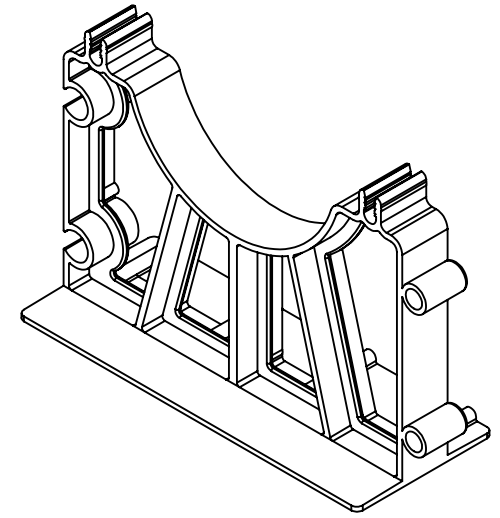

SIGNED DRAWINGS MUST ACCOMPANY PURCHASE ORDER OR DIMENSIONS OF FITTINGS WILL NOT BE GUARANTEED

DISCLAIMER - PLEASE READ

- DIMENSIONS AND APPEARANCE ARE APPROXIMATE AND SUBJECT TO CHANGE WITHOUT NOTICE DUE TO DESIGN OR PRODUCTION MODIFICATIONS
- ANGLE TOLERANCE FOR ELBOWS IS +/- 2 DEGREES.
- ALL OTHER DIMENSIONS ARE TO TOLERANCES OF +/- 1"
- ALL FITTINGS ARE SUBJECT TO RBP "STANDARD TERMS AND CONDITIONS"

**4" x 3" DUCT BASE VERTICAL LOCK SPACER
POLYPROPYLENE**

4" x 3"

ROYAL Building Products

royalbuildingproducts.com

56400 Mound Road, Shelby Township, MI 48316
Phone (800)232-5690 -- Fax (586)781-0888

PRINTED COPIES ARE FOR REFERENCE ONLY