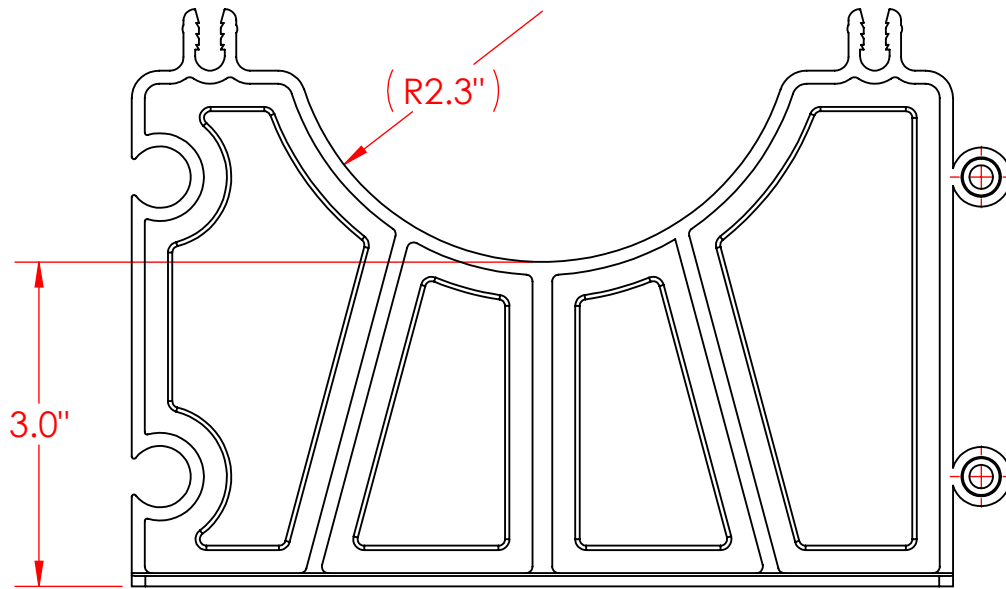

SIGNED DRAWINGS MUST ACCOMPANY PURCHASE ORDER OR DIMENSIONS OF FITTINGS WILL NOT BE GUARANTEED

DISCLAIMER - PLEASE READ

- DIMENSIONS AND APPEARANCE ARE APPROXIMATE AND SUBJECT TO CHANGE WITHOUT NOTICE DUE TO DESIGN OR PRODUCTION MODIFICATIONS
- ANGLE TOLERANCE FOR ELBOWS IS +/- 2 DEGREES.
- ALL OTHER DIMENSIONS ARE TO TOLERANCES OF +/- 1"
- ALL FITTINGS ARE SUBJECT TO RBP "STANDARD TERMS AND CONDITIONS"

**4" x 3" DUCT BASE VERTICAL LOCK SPACER
POLYPROPYLENE**

4" x 3"

ROYAL Building Products

royalbuildingproducts.com

56400 Mound Road, Shelby Township, MI 48316
Phone (800)232-5690 -- Fax (586)781-0888

PRINTED COPIES ARE FOR REFERENCE ONLY