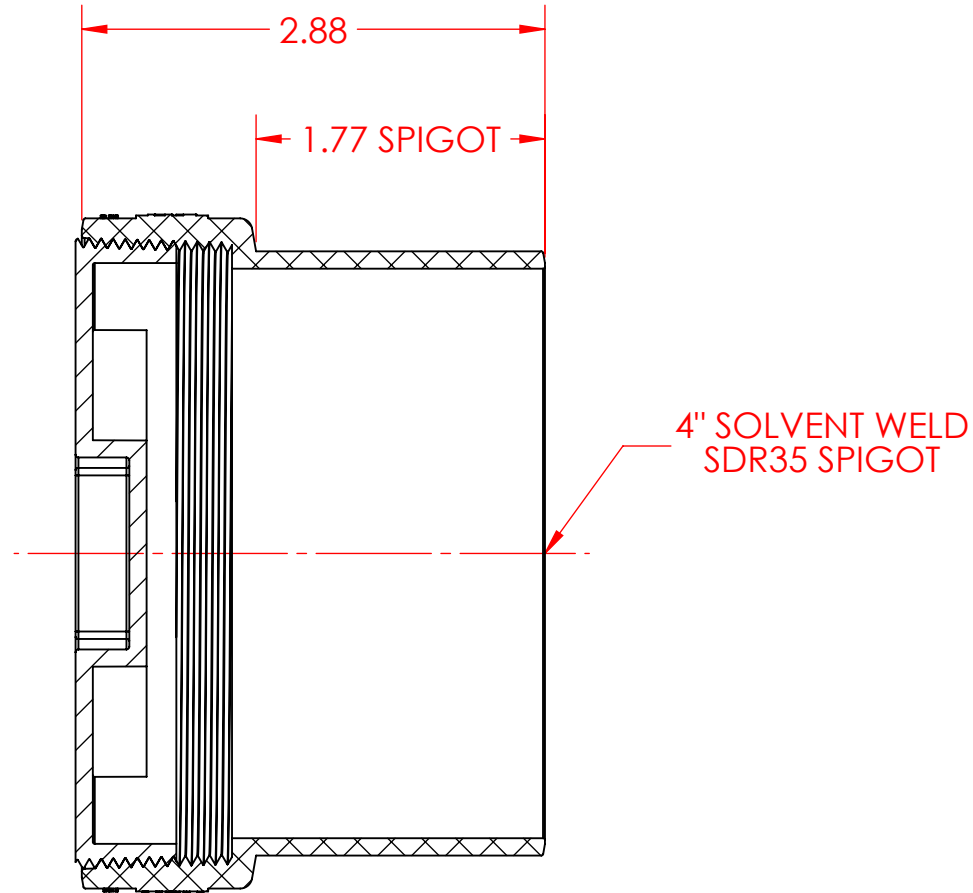

ITEM NO.	PART NUMBER	DESCRIPTION	QTY.
1	P1504.D01	4" FITTING CLEANOUT SxFIPT	1
2	P1144.D01	4" THREADED PLUG - COUNTERSUNK	1

SECTION A-A

**ROYAL** Building Products

56400 Mound Road, Shelby Township, MI 48316  
 Phone (586)781-2700 Fax (586)781-0888

PRINTED COPIES ARE FOR REFERENCE ONLY

DATE: 10/24/2013 DRAWN BY: RBP

DATE: 10/24/2003 CHECKED BY: RBP

P8504.D01

CUSTOMER

**4" FITTING CLEANOUT WITH COUNTERSUNK PLUG  
 SW SDR35 SEWER  
 4"x4" SxFIPT**