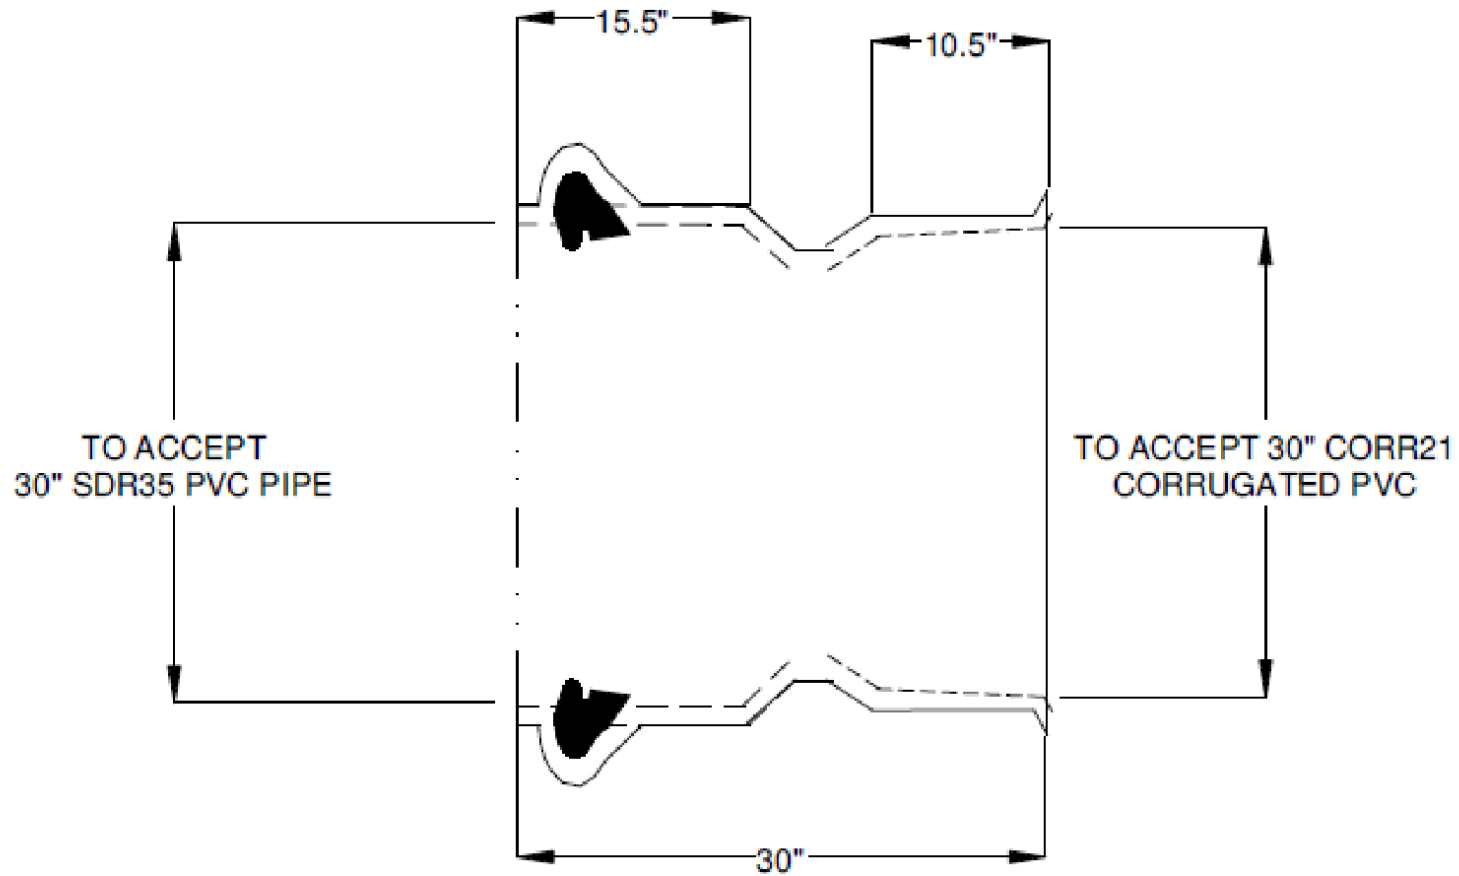

SIGNED DRAWINGS MUST ACCOMPANY PURCHASE ORDER OR DIMENSIONS OF FITTINGS WILL NOT BE GUARANTEED

DISCLAIMER - PLEASE READ

- DUE TO VARIOUS FACTORS AFFECTING PRODUCTION, ALL DIMENSIONS ARE APPROXIMATE
- DIMENSIONS AND APPEARANCE ARE SUBJECT TO CHANGE WITHOUT NOTICE DUE TO DESIGN OR PRODUCTION MONIFICATIONS
- ANGLE TOLERANCE FOR ELBOWS IS +/- 2 DEGREES.
- ALL OTHER DIMENSIONS ARE TO TOLERANCES OF +/- 1"
- ALL FITTINGS ARE SUBJECT TO P.T.I. "STANDARD TERMS AND CONDITIONS"

PROFILE ADAPTER COUPLING
SDR35 PVC RPROFILE
30" HxSDR35G

 **ROYAL** Building Products

56400 Mound Road, Shelby Township, MI 48316
Phone (586)781-2700 Fax (586)781-0888

PRINTED COPIES ARE FOR REFERENCE ONLY

DATE: 12/5/2013 DRAWN BY: BCS

DATE: 12/5/2013 CHECKED BY: RBP

K6430.S

CUSTOMER