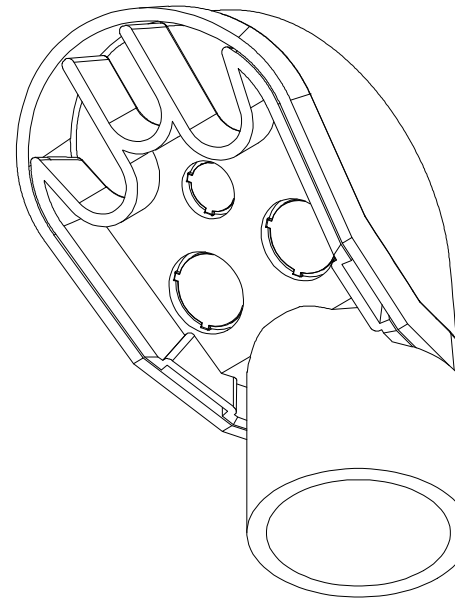

TRADE SIZE  
1 1/2"

DIMENSIONS SUBJECT TO REVISION W/O NOTICE.

## SERVICE ENTRANCE FITTING

SIZE 1 1/2"

D01	08APR09	RELEASED - KBL
<b>PLASTIC TRENDS</b> <small>.COM</small>		
56400 Mound Road, Shelby Township, MI 48316 Phone (586) 781-2700 Fax (586) 781-0888		
PRINTED COPIES ARE FOR REFERENCE ONLY		
DATE	08APR09	BY KBL
E025150.D01		