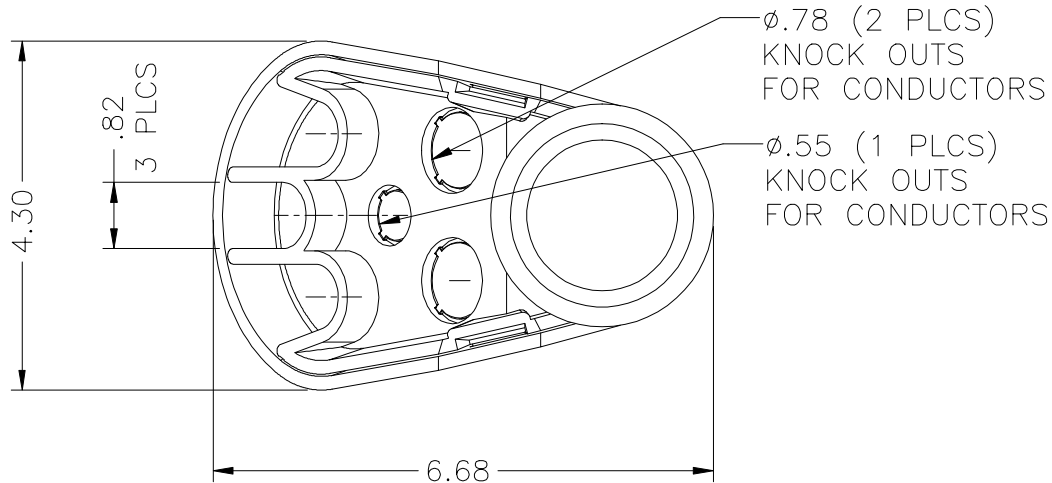

TRADE SIZE  
1 1/2"

DIMENSIONS SUBJECT TO REVISION W/O NOTICE.

## SERVICE ENTRANCE FITTING

SIZE 1 1/2"

D01	08APR09	RELEASED - KBL
<b>PLASTIC TRENDS</b> <small>.COM</small>		
56400 Mound Road, Shelby Township, MI 48316 Phone (586) 781-2700 Fax (586) 781-0888		
PRINTED COPIES ARE FOR REFERENCE ONLY		
DATE	08APR09	BY KBL
E025150.D01		