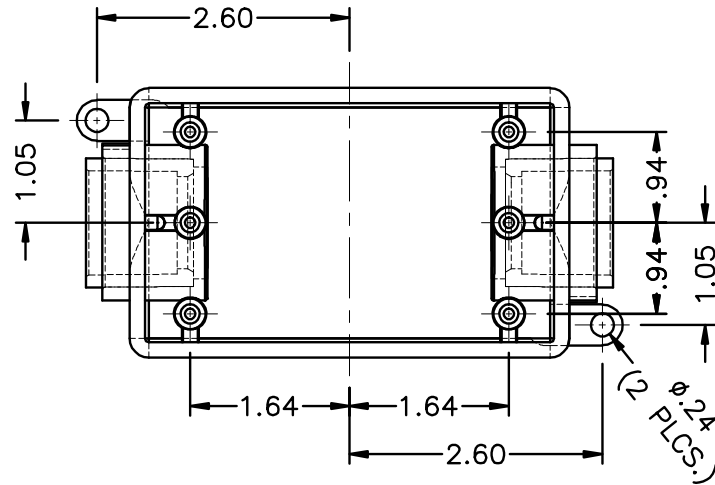

TRADE SIZE
3/4" (TWO PLCS)

DIMENSIONS SUBJECT TO REVISION W/O NOTICE.

SINGLE GANG DEEP BOX

3/4" FDC

D01	16APR09	RELEASED - KBL
PLASTIC TRENDS <small>.COM</small>		
56400 Mound Road, Shelby Township, MI 48316 Phone (586) 781-2700 Fax (586) 781-0888		
PRINTED COPIES ARE FOR REFERENCE ONLY DATE 16APR09 BY KBL		
E043005.D01		