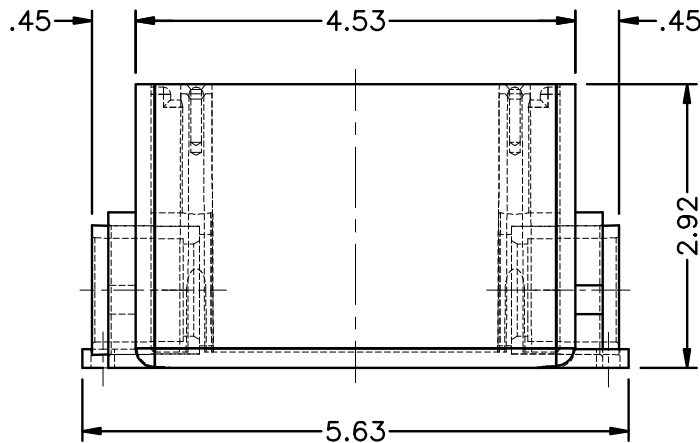

TRADE SIZE
3/4" (TWO PLCS)

DIMENSIONS SUBJECT TO REVISION W/O NOTICE.

SINGLE GANG DEEP BOX

3/4" FDC

D01	16APR09	RELEASED - KBL
PLASTIC TRENDS <small>.COM</small>		
56400 Mound Road, Shelby Township, MI 48316 Phone (586) 781-2700 Fax (586) 781-0888		
PRINTED COPIES ARE FOR REFERENCE ONLY DATE 16APR09 BY KBL		
E043005.D01		